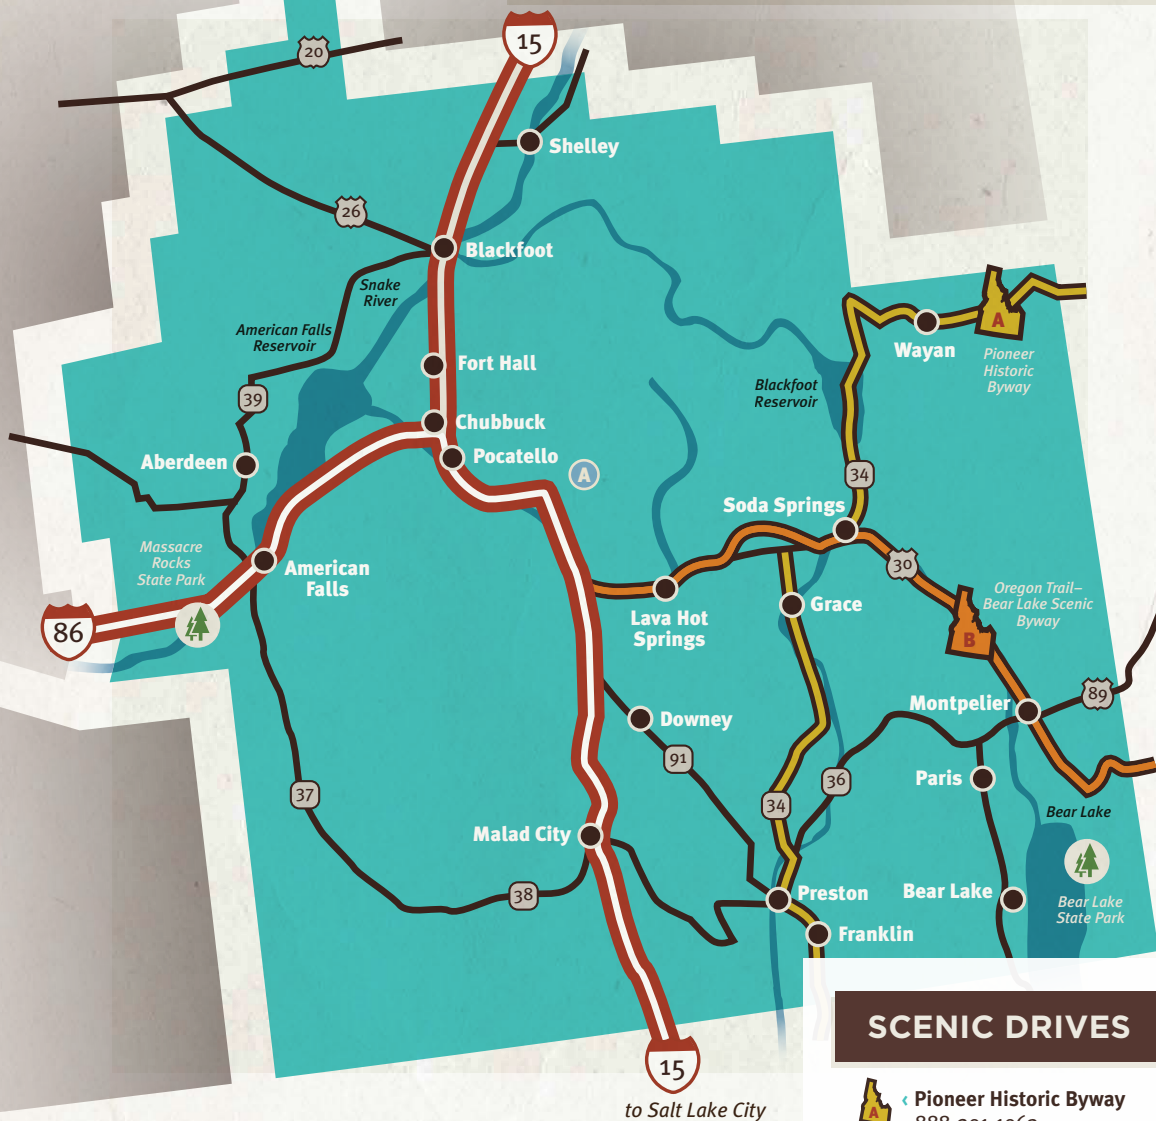

# REGIONAL MAP

◀ ENJOY OUR ROADSIDE DISTRACTIONS

to Salt Lake City

## SCENIC DRIVES

-  ◀ Pioneer Historic Byway  
888-201-1063
-  ◀ Oregon Trail—Bear Lake Scenic Byway  
888-201-1063

For additional information,  
go to [visitidaho.org/things-to-do/state-parks-byways](http://visitidaho.org/things-to-do/state-parks-byways)

## SKI AREAS

-  ◀ Pebble Creek Ski Area  
[pebblecreekskiarea.com](http://pebblecreekskiarea.com)  
[skiidaho.us](http://skiidaho.us)